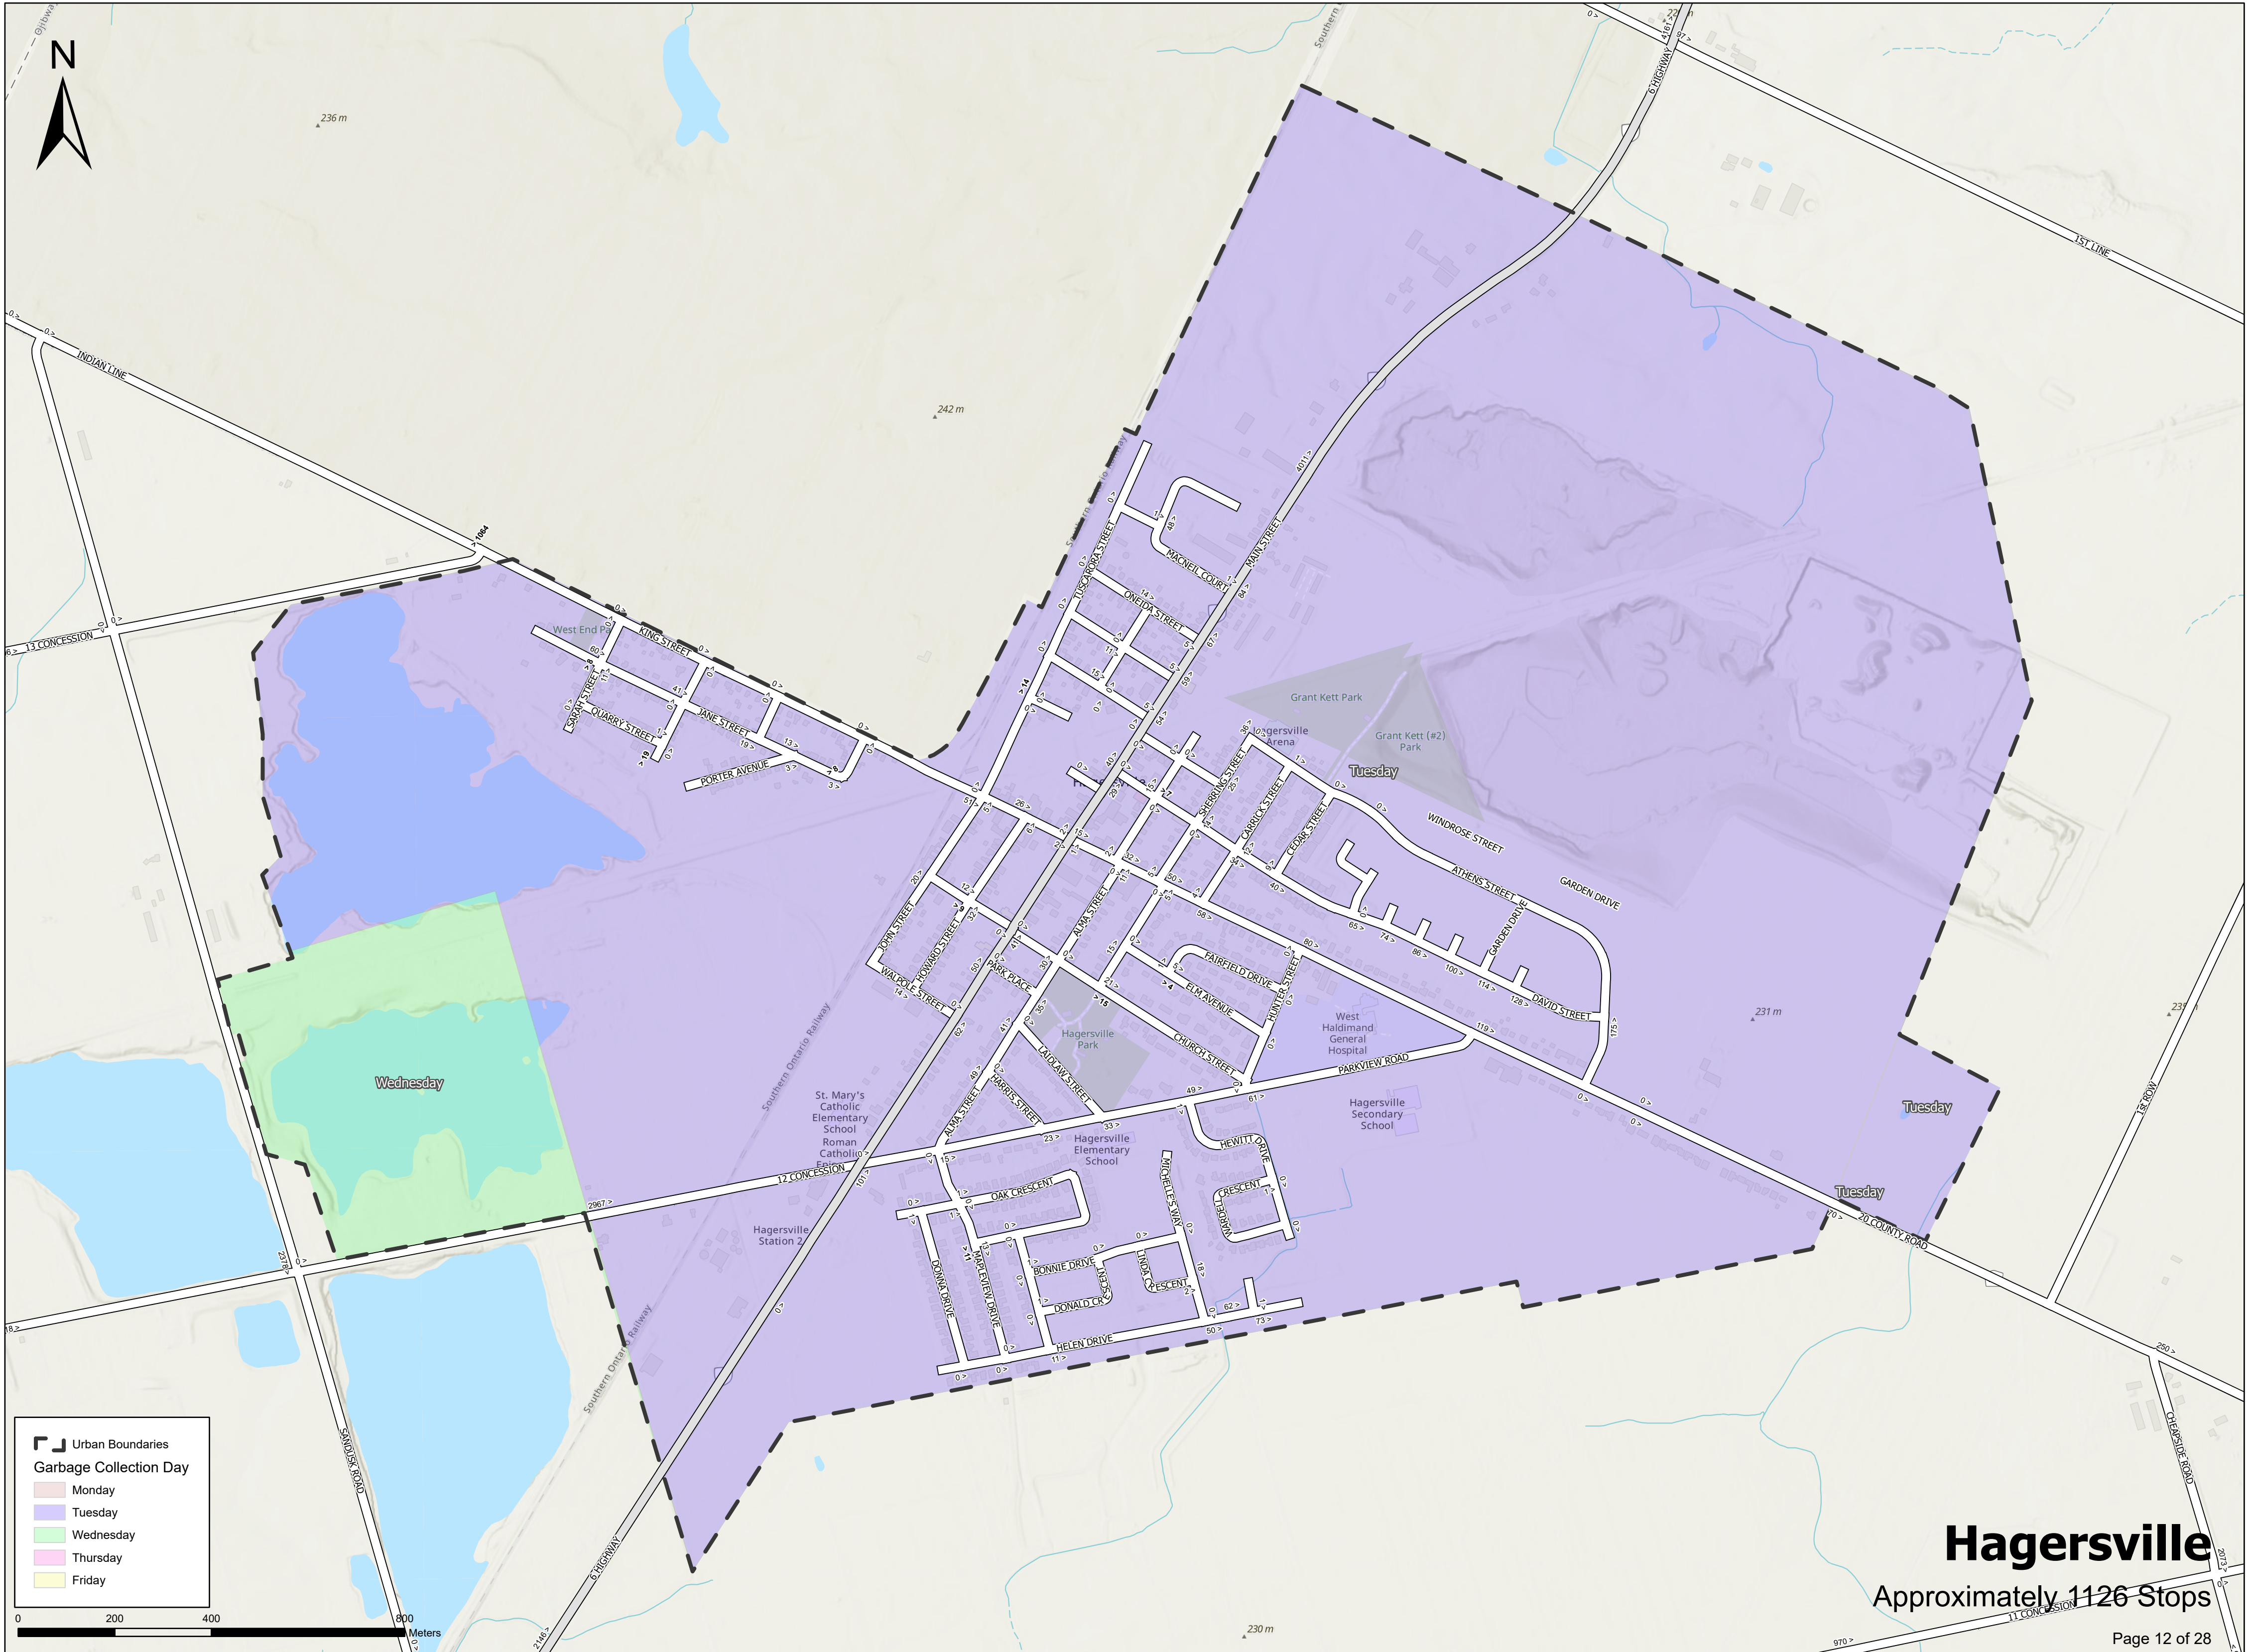

236 m

242 m

231 m

230 m

Urban Boundaries

Garbage Collection Day

- Monday
- Tuesday
- Wednesday
- Thursday
- Friday

Hagersville

Approximately 1126 Stops

Path: P:\REQUEST\GIS\Tickets\Ticket4923\LeafYardStopCount2022\LeafYardStopCount2022.aprx