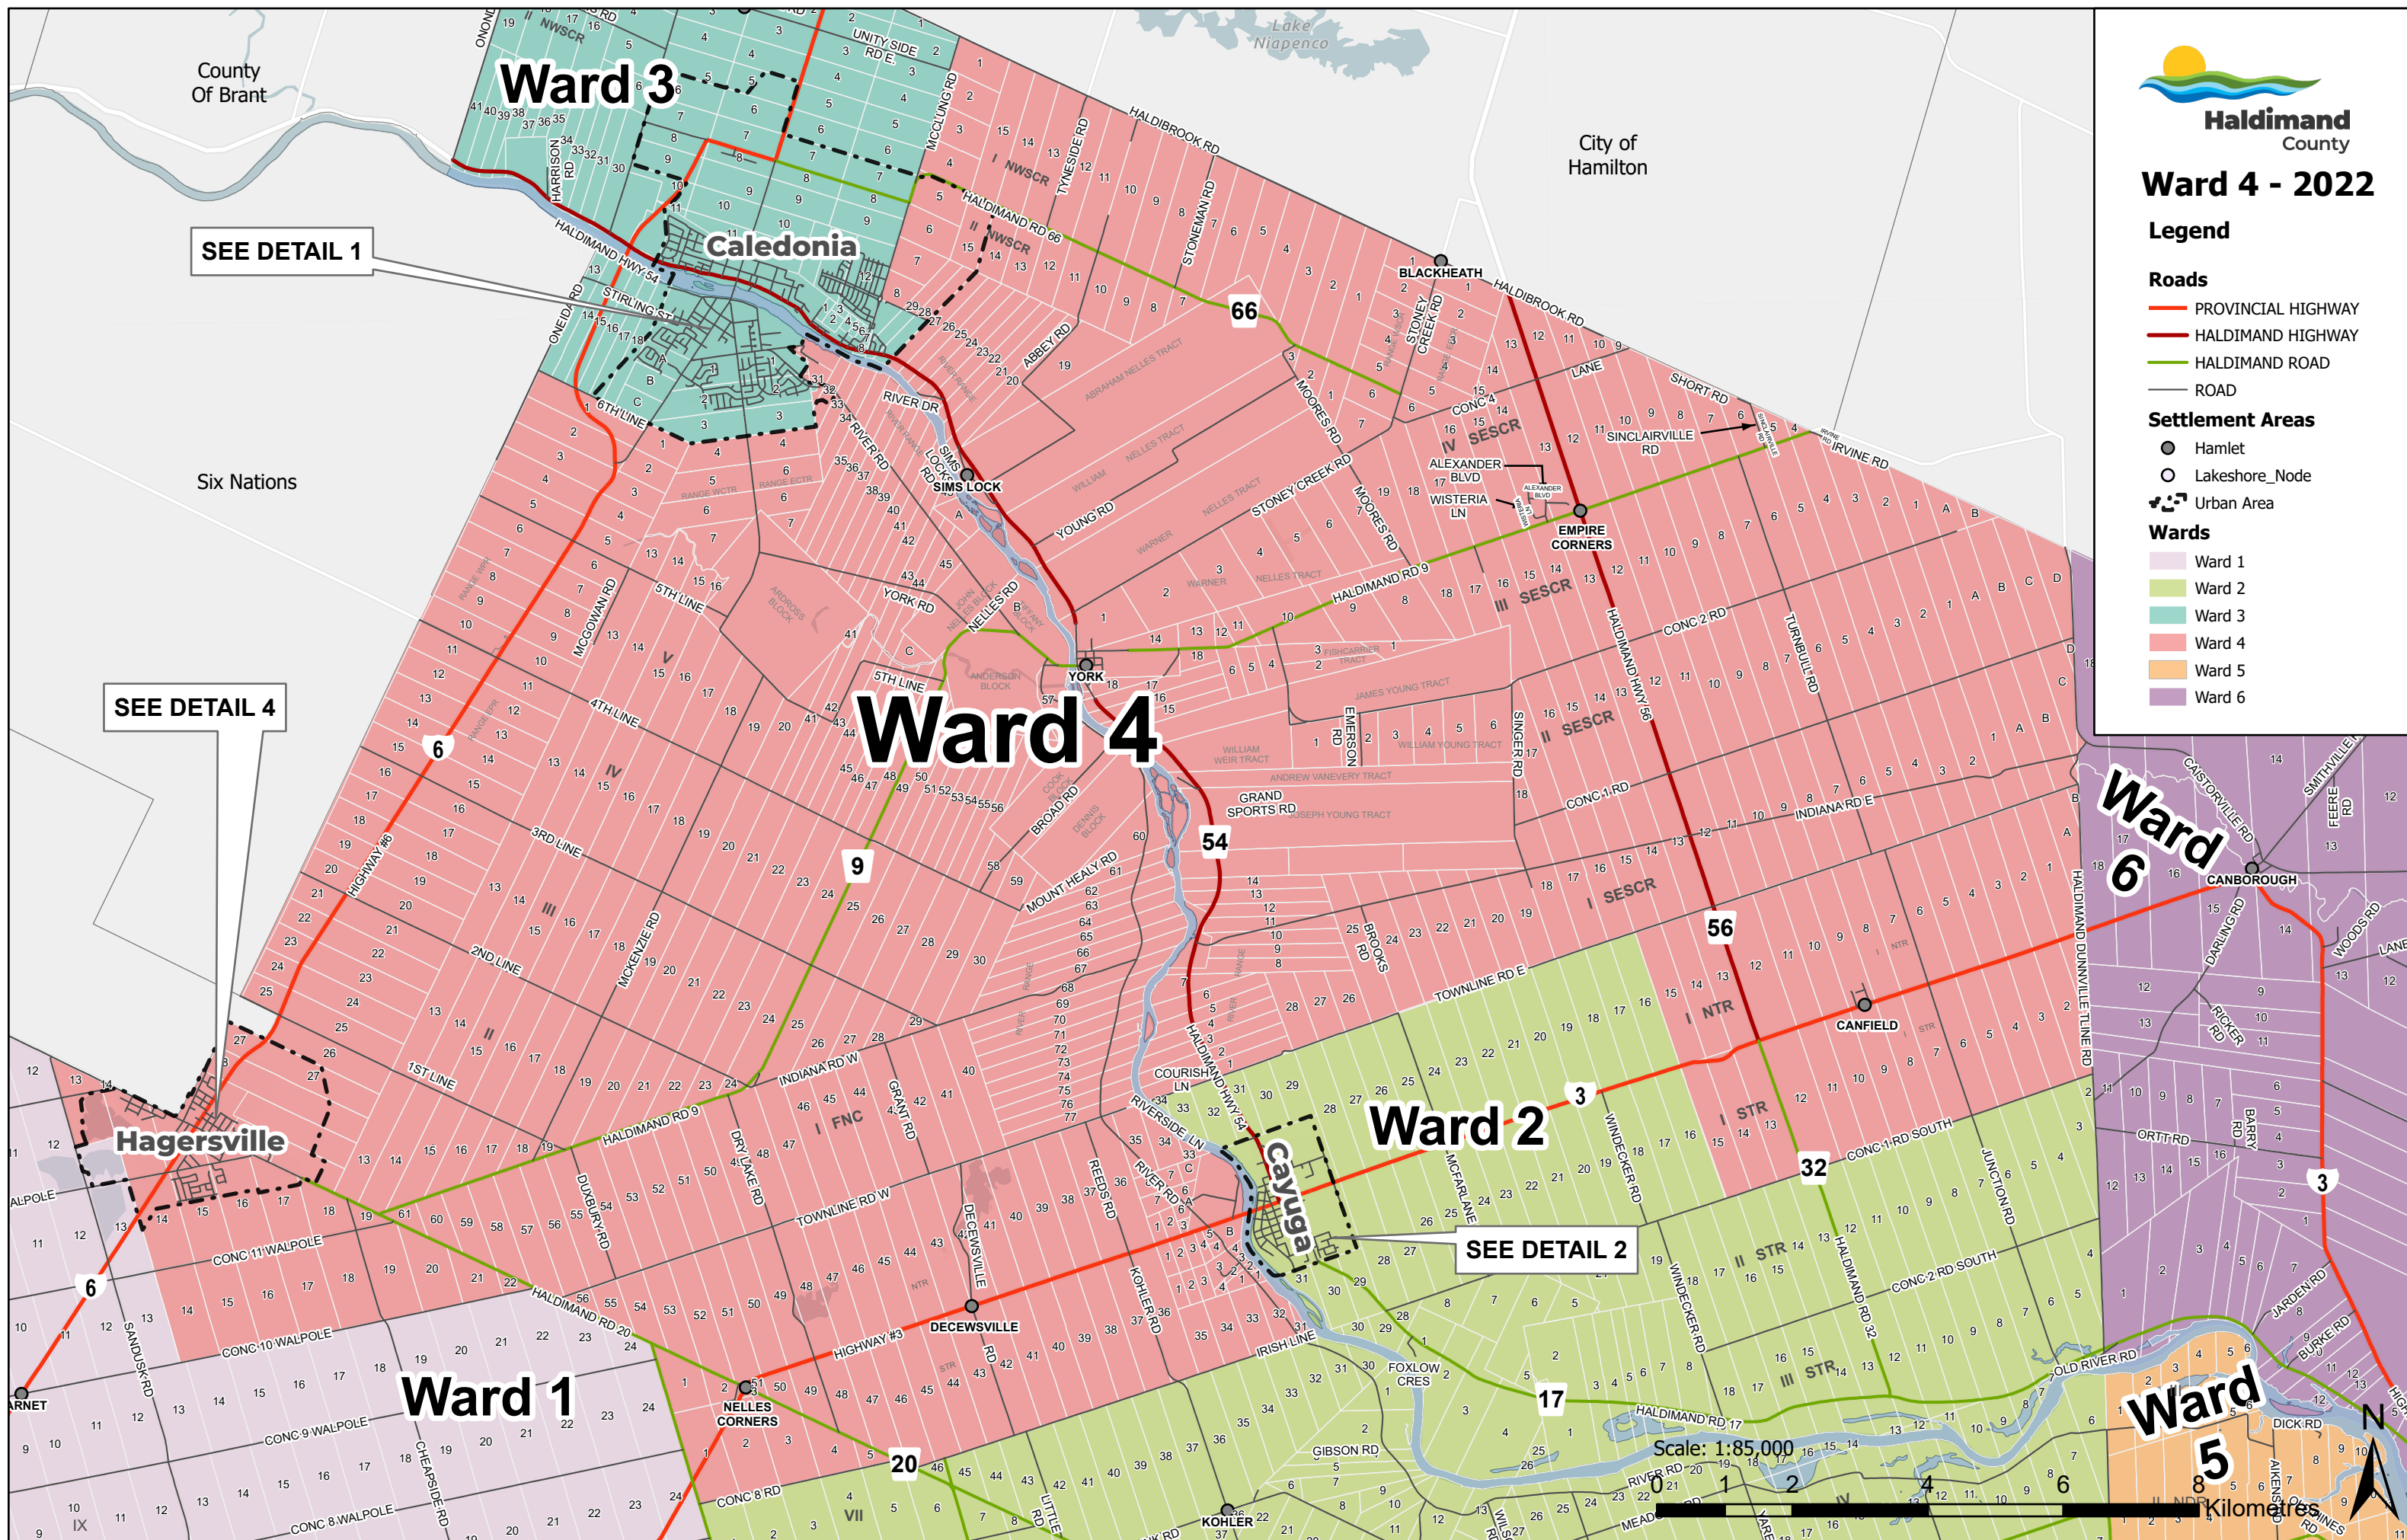

Haldimand County

Ward 4 - 2022

Legend

- Roads**
- PROVINCIAL HIGHWAY
 - HALDIMAND HIGHWAY
 - HALDIMAND ROAD
 - ROAD

- Settlement Areas**
- Hamlet
 - Lakeshore_Node
 - Urban Area

- Wards**
- Ward 1
 - Ward 2
 - Ward 3
 - Ward 4
 - Ward 5
 - Ward 6

SEE DETAIL 1

SEE DETAIL 4

SEE DETAIL 2

Scale: 1:85,000