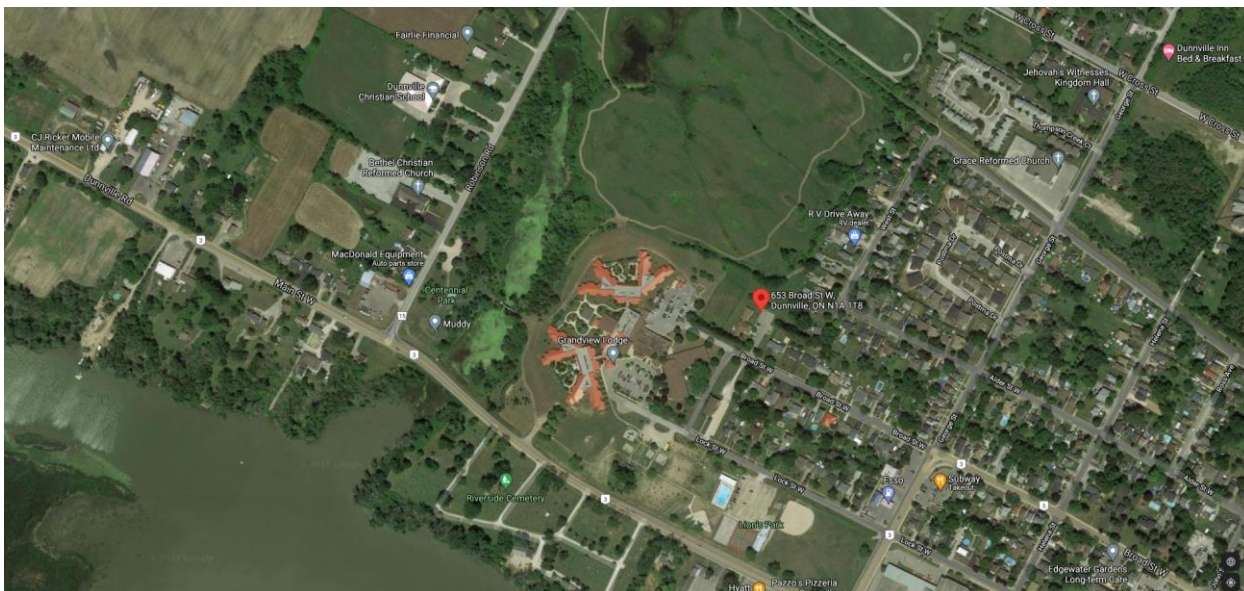

Prepared by: Ryan Lee, Provincial Constable

Speed Spy Study

A speed spy study was conducted between May 12th and May 15th, 2021 as a result of a speeding and high volume of traffic complaint along Broad Street West, west of George Street, in Dunnville. A speed spy device was deployed in the 50km/h zone targeting westbound traffic on Broad Street West from George Street.

The results are as follows:

W/B Traffic Broad Street West, Dunnville

Posted Speed Limit:	50 km/h
Average Speed (km/h):	29 km/h
Highest Speed (km/h):	66 km/h
50th Percentile:	29 km/h
85th Percentile:	47 km/h
Number Above Speed Limit:	75
Number Above Speed Limit (+20 km/hr):	0
Percentage above Speed limit (+20 km/hr)	0.00 %
Total Number of Vehicles:	882

In reviewing the data for westbound traffic, 882 vehicles were recorded with the average speed at 29 km/h. The 85th percentile was travelling at 47 km/h. The highest speed recorded was 66 km/h. The data also indicated that of the 882 vehicles recorded, none of them were travelling at least 20 km/hr over the speed limit representing 0.00 % of the vehicles recorded. The peak time for traffic volume was found to be between 3:00pm and 4:00pm.

Deployment Location – W/B Traffic (50km/h Zone) – In Front of 653 Broad Street West, Dunnville

Count vs Speed – W/B Traffic (50km/h Zone)

Count vs Time – W/B Traffic (50km/h Zone)

Count vs Hour – W/B Traffic (50km/h Zone)