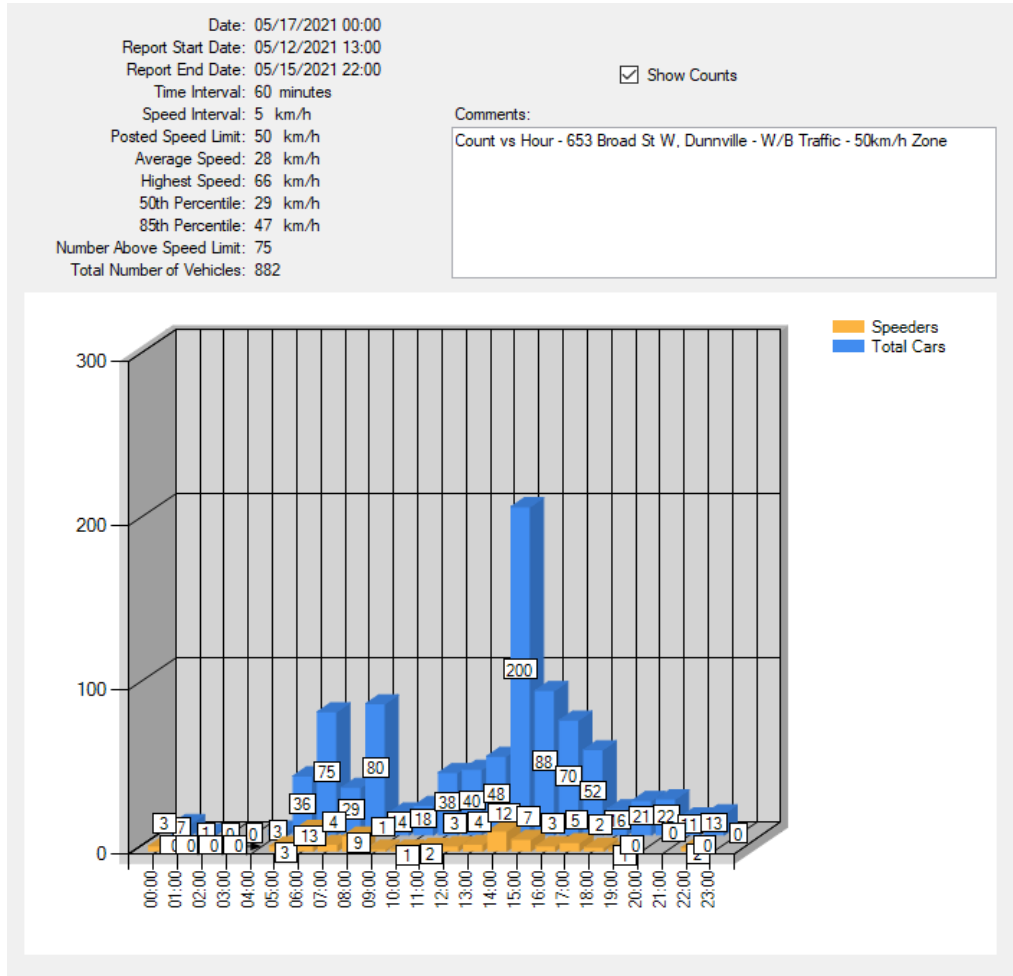

Prepared by: Ryan Lee, Provincial Constable

Speed Spy Study

A speed spy study was conducted between May 12th and May 15th, 2021 as a result of a speeding and high volume of traffic complaint along Broad Street West, west of George Street, in Dunnville. A speed spy device was deployed in the 50km/h zone targeting westbound traffic on Broad Street West from George Street.

The results are as follows:

W/B Traffic Broad Street West, Dunnville

Posted Speed Limit:	50 km/h
Average Speed (km/h):	29 km/h
Highest Speed (km/h):	66 km/h
50th Percentile:	29 km/h
85th Percentile:	47 km/h
Number Above Speed Limit:	75
Number Above Speed Limit (+20 km/hr):	0
Percentage above Speed limit (+20 km/hr)	0.00 %
Total Number of Vehicles:	882

In reviewing the data for westbound traffic, 882 vehicles were recorded with the average speed at 29 km/h. The 85th percentile was travelling at 47 km/h. The highest speed recorded was 66 km/h. The data also indicated that of the 882 vehicles recorded, none of them were travelling at least 20 km/hr over the speed limit representing 0.00 % of the vehicles recorded. The peak time for traffic volume was found to be between 3:00pm and 4:00pm.

Deployment Location – W/B Traffic (50km/h Zone) – In Front of 653 Broad Street West, Dunnville

Count vs Speed – W/B Traffic (50km/h Zone)

Count vs Time – W/B Traffic (50km/h Zone)

Count vs Hour – W/B Traffic (50km/h Zone)