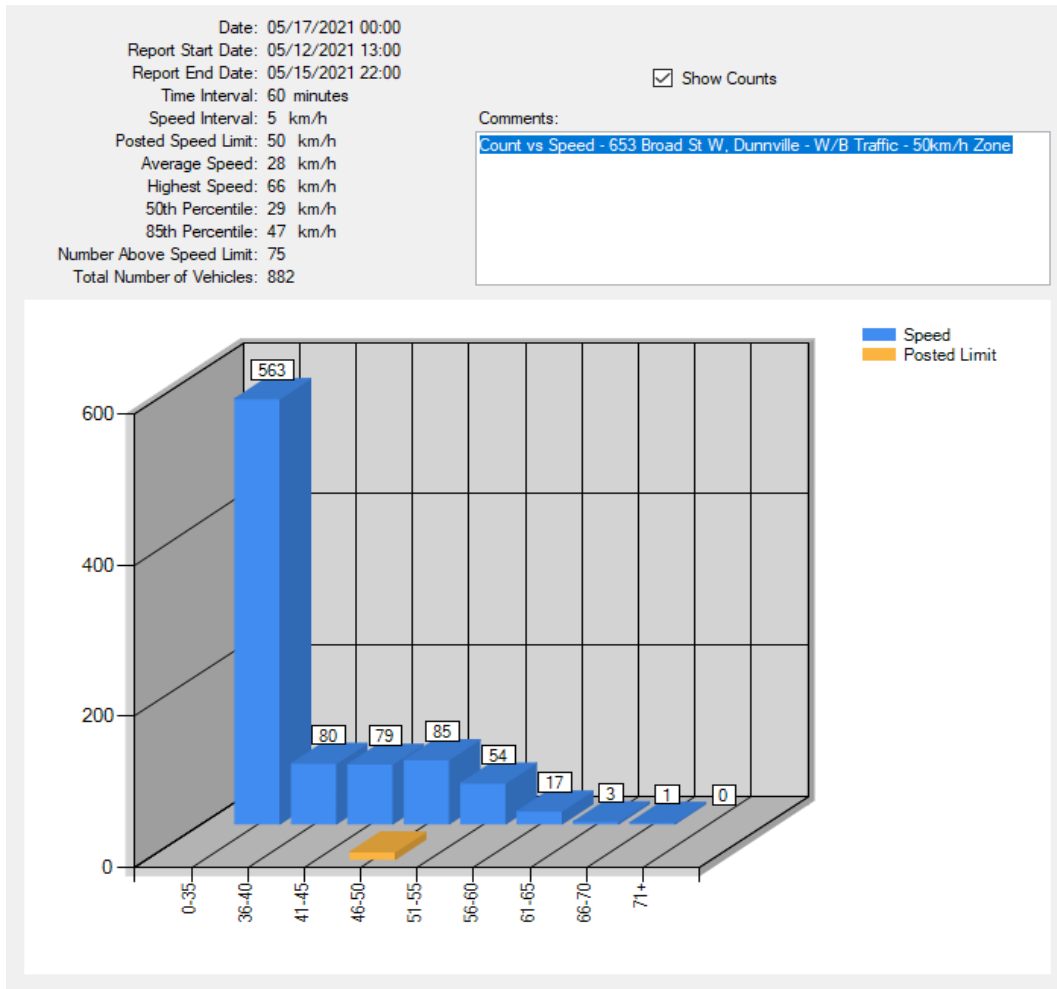

Prepared by: Ryan Lee, Provincial Constable

Speed Spy Study

A speed spy study was conducted between May 12th and May 15th, 2021 as a result of a speeding and high volume of traffic complaint along Broad Street West, west of George Street, in Dunnville. A speed spy device was deployed in the 50km/h zone targeting westbound traffic on Broad Street West from George Street.

The results are as follows:

W/B Traffic Broad Street West, Dunnville

Posted Speed Limit:	50 km/h
Average Speed (km/h):	29 km/h
Highest Speed (km/h):	66 km/h
50th Percentile:	29 km/h
85th Percentile:	47 km/h
Number Above Speed Limit:	75
Number Above Speed Limit (+20 km/hr):	0
Percentage above Speed limit (+20 km/hr)	0.00 %
Total Number of Vehicles:	882

In reviewing the data for westbound traffic, 882 vehicles were recorded with the average speed at 29 km/h. The 85th percentile was travelling at 47 km/h. The highest speed recorded was 66 km/h. The data also indicated that of the 882 vehicles recorded, none of them were travelling at least 20 km/hr over the speed limit representing 0.00 % of the vehicles recorded. The peak time for traffic volume was found to be between 3:00pm and 4:00pm.

Deployment Location – W/B Traffic (50km/h Zone) – In Front of 653 Broad Street West, Dunnville

Count vs Speed – W/B Traffic (50km/h Zone)

Count vs Time – W/B Traffic (50km/h Zone)

Count vs Hour – W/B Traffic (50km/h Zone)