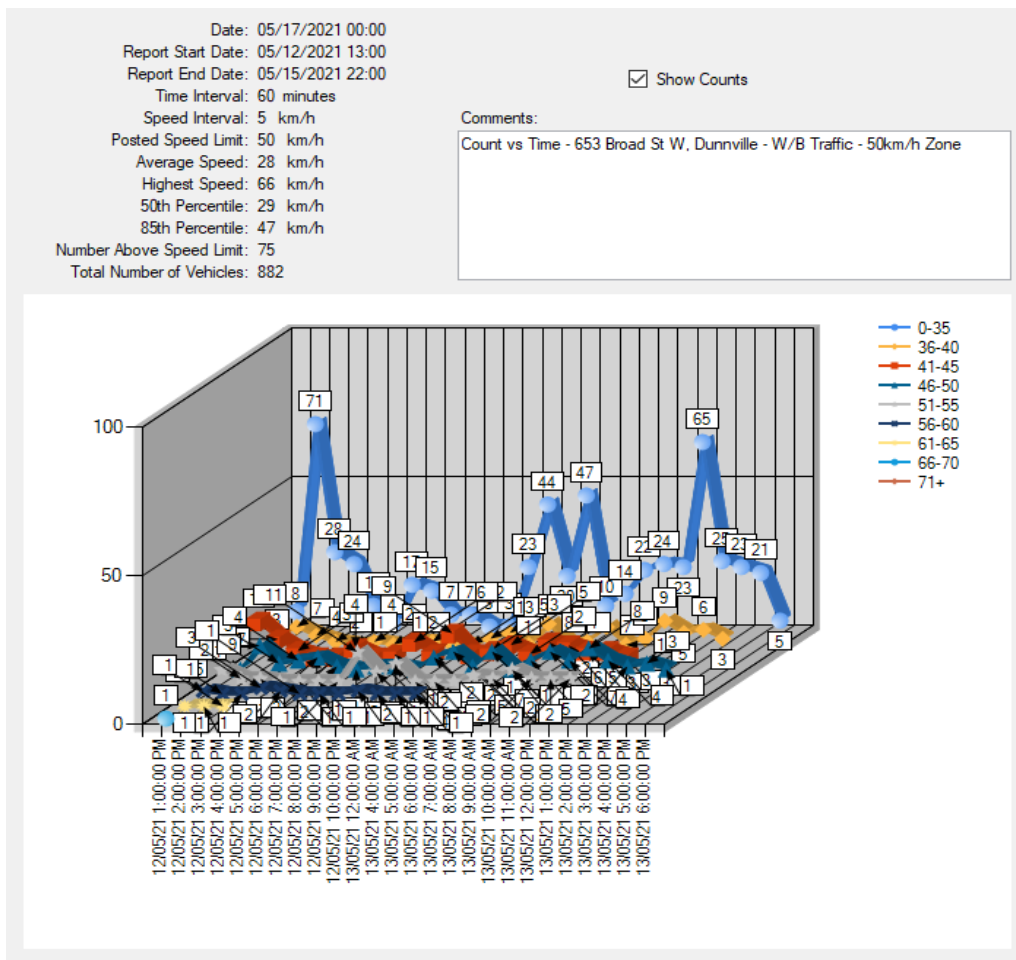

Prepared by: Ryan Lee, Provincial Constable

Speed Spy Study

A speed spy study was conducted between May 12th and May 15th, 2021 as a result of a speeding and high volume of traffic complaint along Broad Street West, west of George Street, in Dunnville. A speed spy device was deployed in the 50km/h zone targeting westbound traffic on Broad Street West from George Street.

The results are as follows:

W/B Traffic Broad Street West, Dunnville

Posted Speed Limit:	50 km/h
Average Speed (km/h):	29 km/h
Highest Speed (km/h):	66 km/h
50th Percentile:	29 km/h
85th Percentile:	47 km/h
Number Above Speed Limit:	75
Number Above Speed Limit (+20 km/hr):	0
Percentage above Speed limit (+20 km/hr)	0.00 %
Total Number of Vehicles:	882

In reviewing the data for westbound traffic, 882 vehicles were recorded with the average speed at 29 km/h. The 85th percentile was travelling at 47 km/h. The highest speed recorded was 66 km/h. The data also indicated that of the 882 vehicles recorded, none of them were travelling at least 20 km/hr over the speed limit representing 0.00 % of the vehicles recorded. The peak time for traffic volume was found to be between 3:00pm and 4:00pm.

Deployment Location – W/B Traffic (50km/h Zone) – In Front of 653 Broad Street West, Dunnville

Count vs Speed – W/B Traffic (50km/h Zone)

Count vs Time – W/B Traffic (50km/h Zone)

Count vs Hour – W/B Traffic (50km/h Zone)