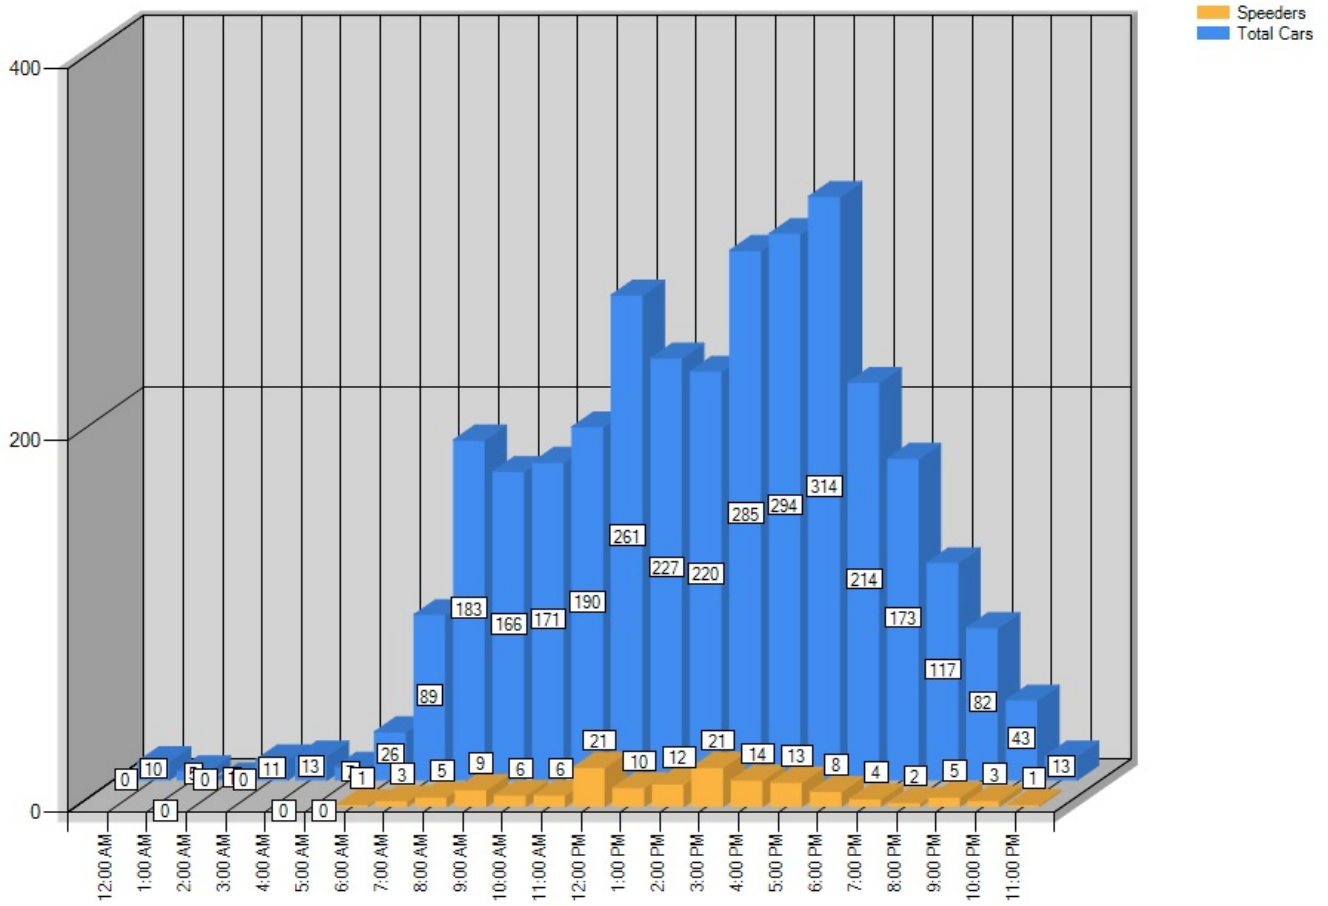

### N/B Traffic

Posted Speed Limit:	50 km/h
Average Speed (km/h):	30 km/h
Highest Speed (km/h):	142 km/h
50th Percentile:	30 km/h
85th Percentile:	44 km/h
Number Above Speed Limit:	144
Number Above Speed Limit (+20 km/hr):	8
Percentage above Speed limit (+20 km/hr)	<1%
Total Number of Vehicles:	3115

In reviewing the data for southbound traffic, 3115 vehicles were recorded with the average speed at 30 km/h. The 85<sup>th</sup> percentile was travelling at 44 km/h. The highest speed recorded was 142 km/h. The data also indicated that of the 3115 vehicles recorded, 8 of them were travelling at least 20 km/hr over the speed limit representing <1% of the vehicles recorded.

Date: 06/02/2019 12:00 AM  
 Report Start Date: 05/27/2019 09:00 AM  
 Report End Date: 05/30/2019 03:00 PM  
 Time Interval: 60 minutes  
 Speed Interval: 5 km/h  
 Posted Speed Limit: 50 km/h  
 Average Speed: 29 km/h  
 Highest Speed: 102 km/h  
 50th Percentile: 30 km/h  
 85th Percentile: 44 km/h  
 Number Above Speed Limit: 144  
 Total Number of Vehicles: 3115

Show Counts

Comments:

Count vs Hour

Date: 06/02/2019 12:00 AM  
Report Start Date: 05/27/2019 09:00 AM  
Report End Date: 05/30/2019 03:00 PM  
Time Interval: 60 minutes  
Speed Interval: 5 km/h  
Posted Speed Limit: 50 km/h  
Average Speed: 29 km/h  
Highest Speed: 102 km/h  
50th Percentile: 30 km/h  
85th Percentile: 44 km/h  
Number Above Speed Limit: 144  
Total Number of Vehicles: 3115