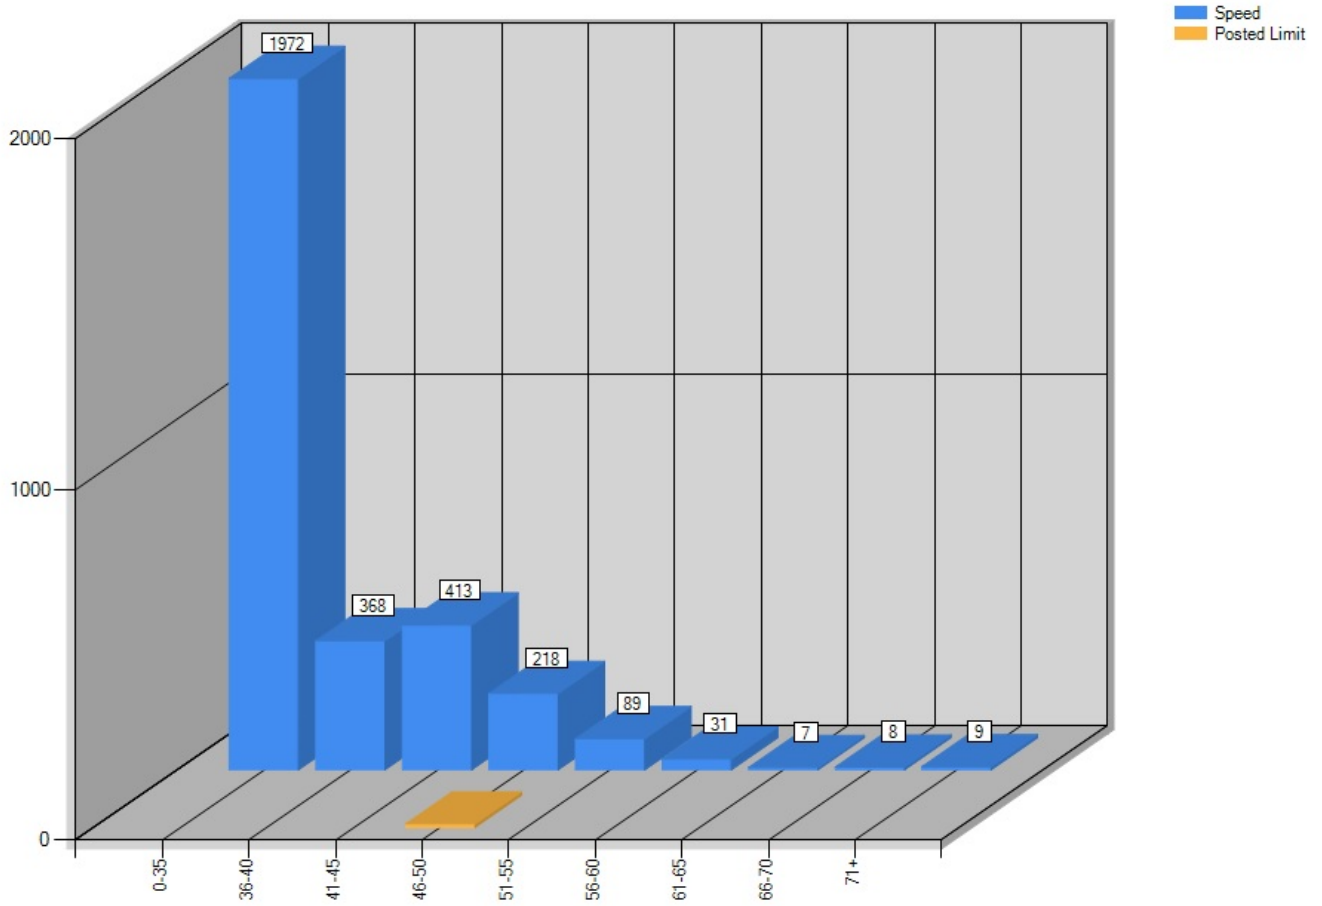

In reviewing the data for southbound traffic, 3115 vehicles were recorded with the average speed at 30 km/h. The 85<sup>th</sup> percentile was travelling at 44 km/h. The highest speed recorded was 142 km/h. The data also indicated that of the 3115 vehicles recorded, 8 of them were travelling at least 20 km/hr over the speed limit representing <1% of the vehicles recorded.

Date: 06/02/2019 12:00 AM  
 Report Start Date: 05/27/2019 09:00 AM  
 Report End Date: 05/30/2019 03:00 PM  
 Time Interval: 60 minutes  
 Speed Interval: 5 km/h  
 Posted Speed Limit: 50 km/h  
 Average Speed: 29 km/h  
 Highest Speed: 102 km/h  
 50th Percentile: 30 km/h  
 85th Percentile: 44 km/h  
 Number Above Speed Limit: 144  
 Total Number of Vehicles: 3115

Show Counts

Comments:

Count vs Hour

Date: 06/02/2019 12:00 AM  
Report Start Date: 05/27/2019 09:00 AM  
Report End Date: 05/30/2019 03:00 PM  
Time Interval: 60 minutes  
Speed Interval: 5 km/h  
Posted Speed Limit: 50 km/h  
Average Speed: 29 km/h  
Highest Speed: 102 km/h  
50th Percentile: 30 km/h  
85th Percentile: 44 km/h  
Number Above Speed Limit: 144  
Total Number of Vehicles: 3115

Show Counts

Comments:

Count Vs. Speed

Date: 06/02/2019 12:00 AM  
Report Start Date: 05/27/2019 09:00 AM  
Report End Date: 05/30/2019 03:00 PM  
Time Interval: 60 minutes  
Speed Interval: 5 km/h  
Posted Speed Limit: 50 km/h  
Average Speed: 29 km/h  
Highest Speed: 102 km/h  
50th Percentile: 30 km/h  
85th Percentile: 44 km/h  
Number Above Speed Limit: 144  
Total Number of Vehicles: 3115